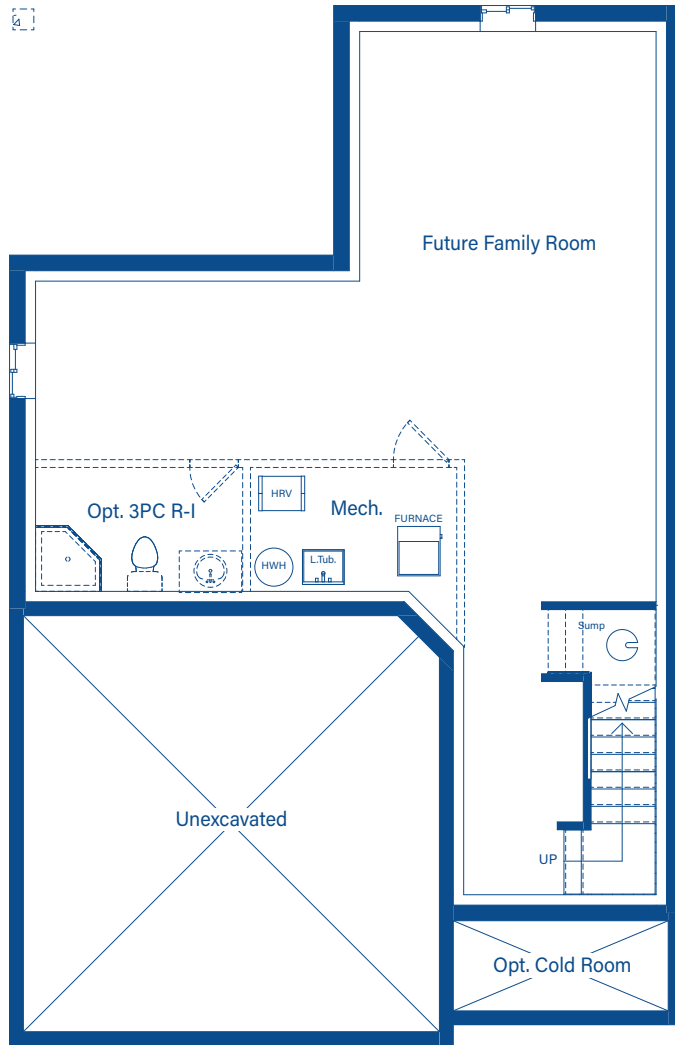

ROCKWYNN

ELEVATION G

ROCKWYNN

1915 SQ.FT.

ELEVATION H

DEVONLEIGH HOMES

WEB: DevonleighHomes.com

Plans and specifications are subject to change without notice.
All renderings and photographs are artist's concept. E&O.E.

BASEMENT

MAIN FLOOR

SECOND FLOOR