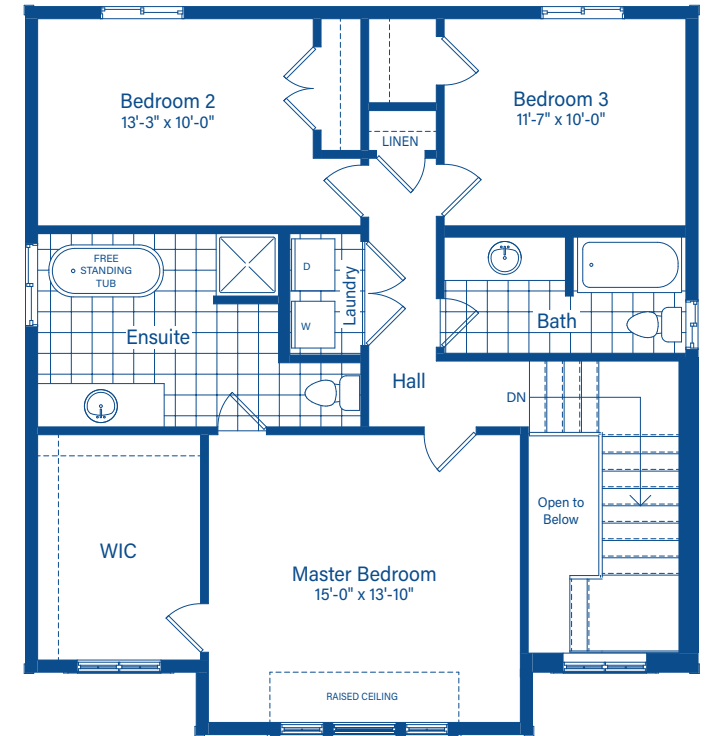

ROCKWYNN

ELEVATION G

ROCKWYNN

1915 SQ.FT.

ELEVATION H

DEVONLEIGH HOMES

WEB: DevonleighHomes.com

Plans and specifications are subject to change without notice.
All renderings and photographs are artist's concept. E&O.E.

BASEMENT

MAIN FLOOR

SECOND FLOOR