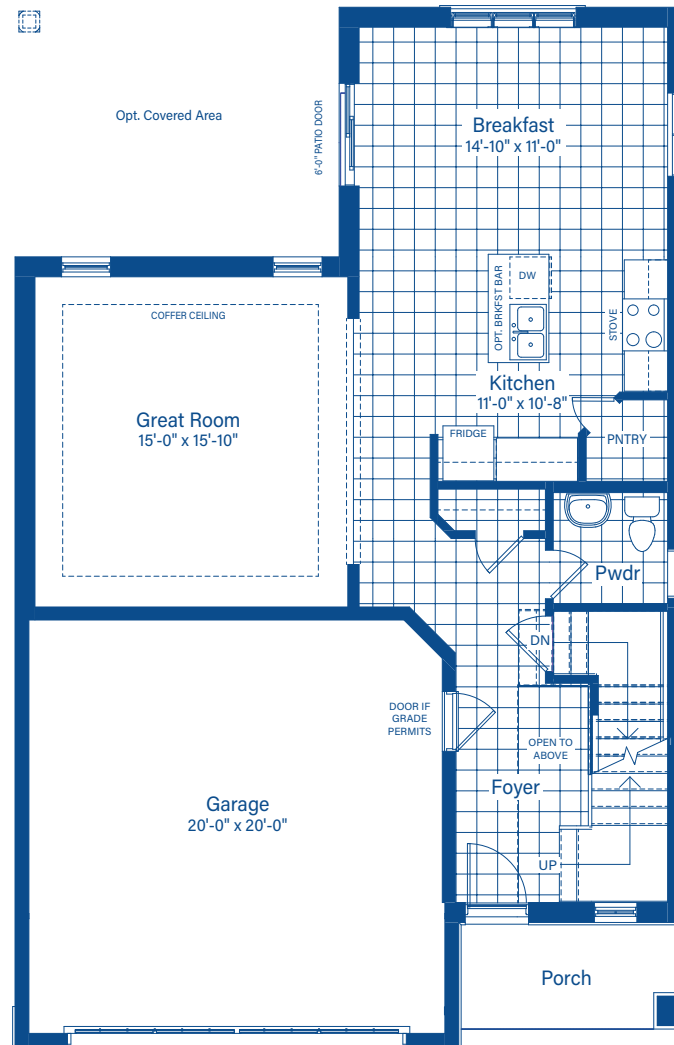

ROCKWYNN

ELEVATION G

ROCKWYNN

1915 SQ.FT.

ELEVATION H

DEVONLEIGH HOMES

WEB: DevonleighHomes.com

Plans and specifications are subject to change without notice.
All renderings and photographs are artist's concept. E&O.E.

BASEMENT

MAIN FLOOR

SECOND FLOOR